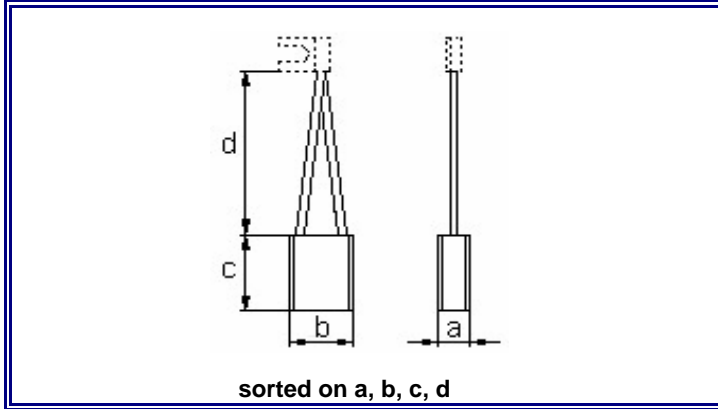

used on: Still, Wagner
P/N 0063626

BRUSHES WITH 2 CABLES

BRUSHES WITH 2 CABLES

| a | b | c | d | e | f | g | h |
|---|----|------|------|---|---|---|---|
| 9 | 20 | 16,6 | 33,5 | | | | |

used on: Jungheinrich, Steinbock, MIC
Kit: 4 pieces P/N 0433133