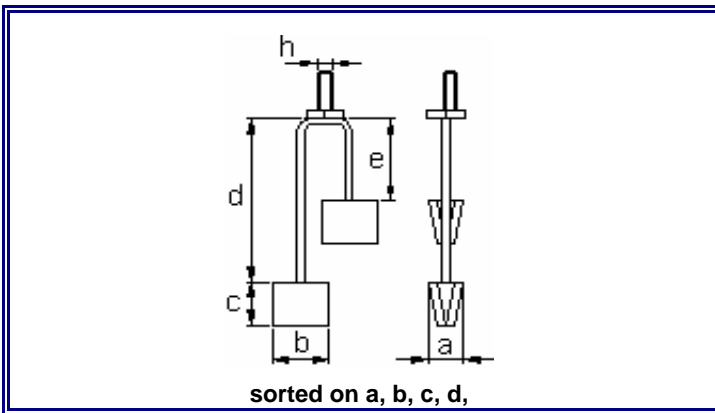

a	b	c	d	e	f	g	h
8	12,5	10,2	76	27			M6

used on: Jungheinrich, MIC

Kit: 2 pair **P/N 0028556**

a	b	c	d	e	f	g	h
8,6	11,5	16	71	39			28G

used on: Jungheinrich, Steinbock, MIC

Kit: 2 pair **P/N 0028562**

a	b	c	d	e	f	g	h
9	11,5	13,5	77,5	32,5			M6

used on: Linde

Kit: 2 pair **P/N 0097852**

a	b	c	d	e	f	g	h
9	17,5	25,5	130	70			M8

used on: Linde

P/N 0003139