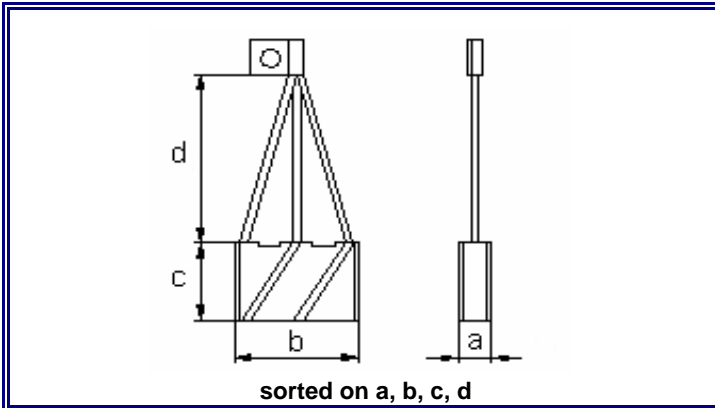

used on: Jungheinrich

Kit: 4 pieces

P/N 0028557

BRUSHES WITH 3 CABLES

| a | b | c | d | e | f | g | h |
|----|----|----|----|---|---|---|---|
| 10 | 50 | 30 | 50 | | | | |

used on: Jungheinrich, Steinbock

Kit: 4 pieces **P/N 0453734**