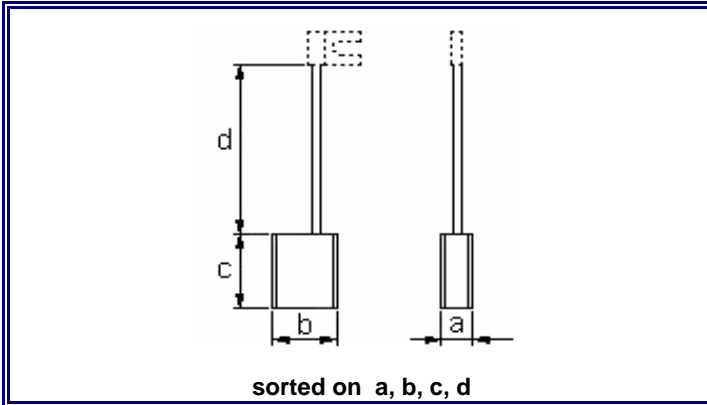

Special sets Typ C

52

BRUSHES WITHOUT CABLE

BRUSHES WITH 1 CABLE

BRUSHES WITH 1 CABLE

| a | b | c | d | e | f | g | h |
|-----|------|------|----|---|---|---|---|
| 7,8 | 19,8 | 26,7 | 36 | | | | |

used on: Jungheinrich
Kit: 4 pieces P/N 0028561