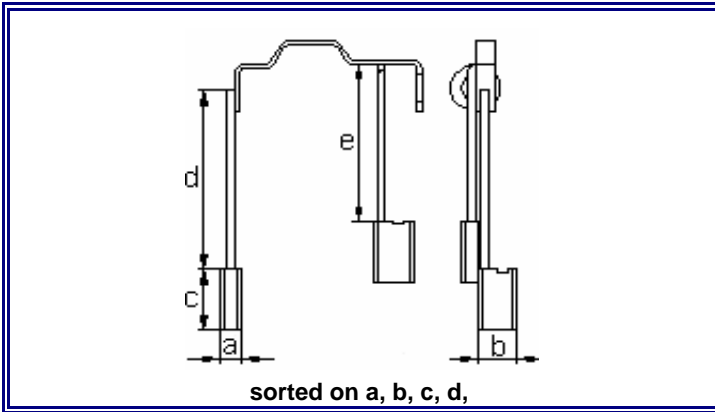

1 PAIR WITH 2 CABLES

a	b	c	d	e	f	g	h
7	12,4	20,7	61,3	54,1			

used on: Jungheinrich, Still, Wagner, Steinbock, Linde, MIC, Lafis, Atlet

Kit: 2 pair **P/N 0028559**