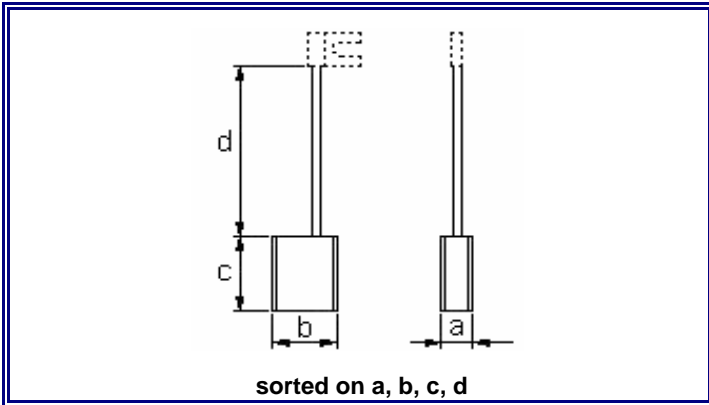

Special sets Typ C

52

BRUSHES WITHOUT CABLE

BRUSHES WITH 1 CABLE

BRUSHES WITH 1 CABLE

| a | b | c | d | e | f | g | h |
|-----|------|------|----|---|---|---|---|
| 7,8 | 19,8 | 26,7 | 36 | | | | |

used on: Jungheinrich
Kit: 4 pieces P/N 0028561